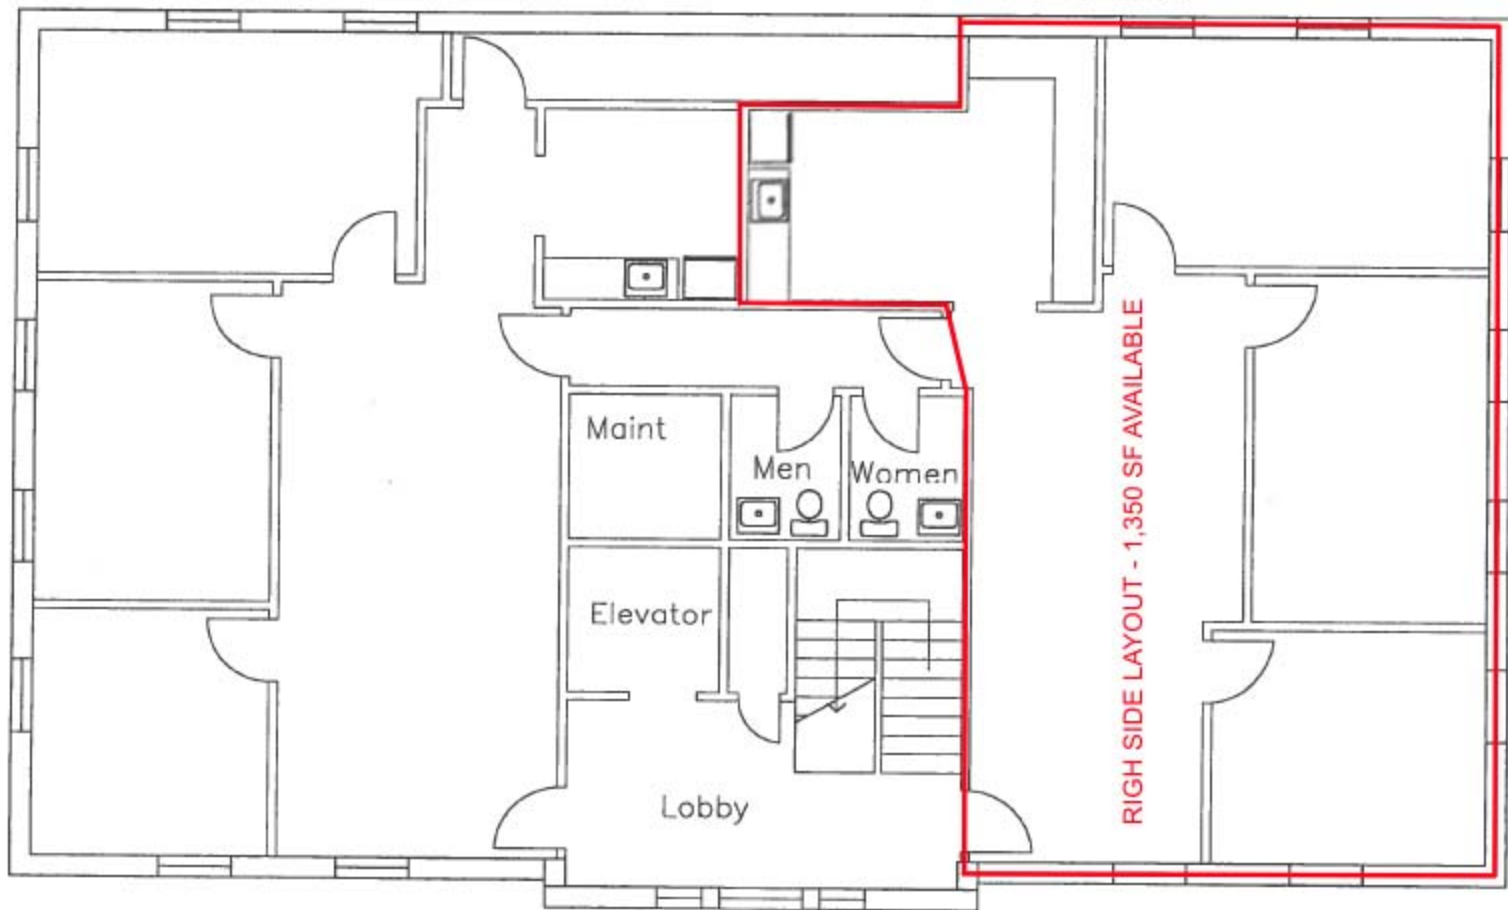

SHARP REALTY
400 UNION HILL THIRD FLOOR

SCALE: 1/8"=1'-0"