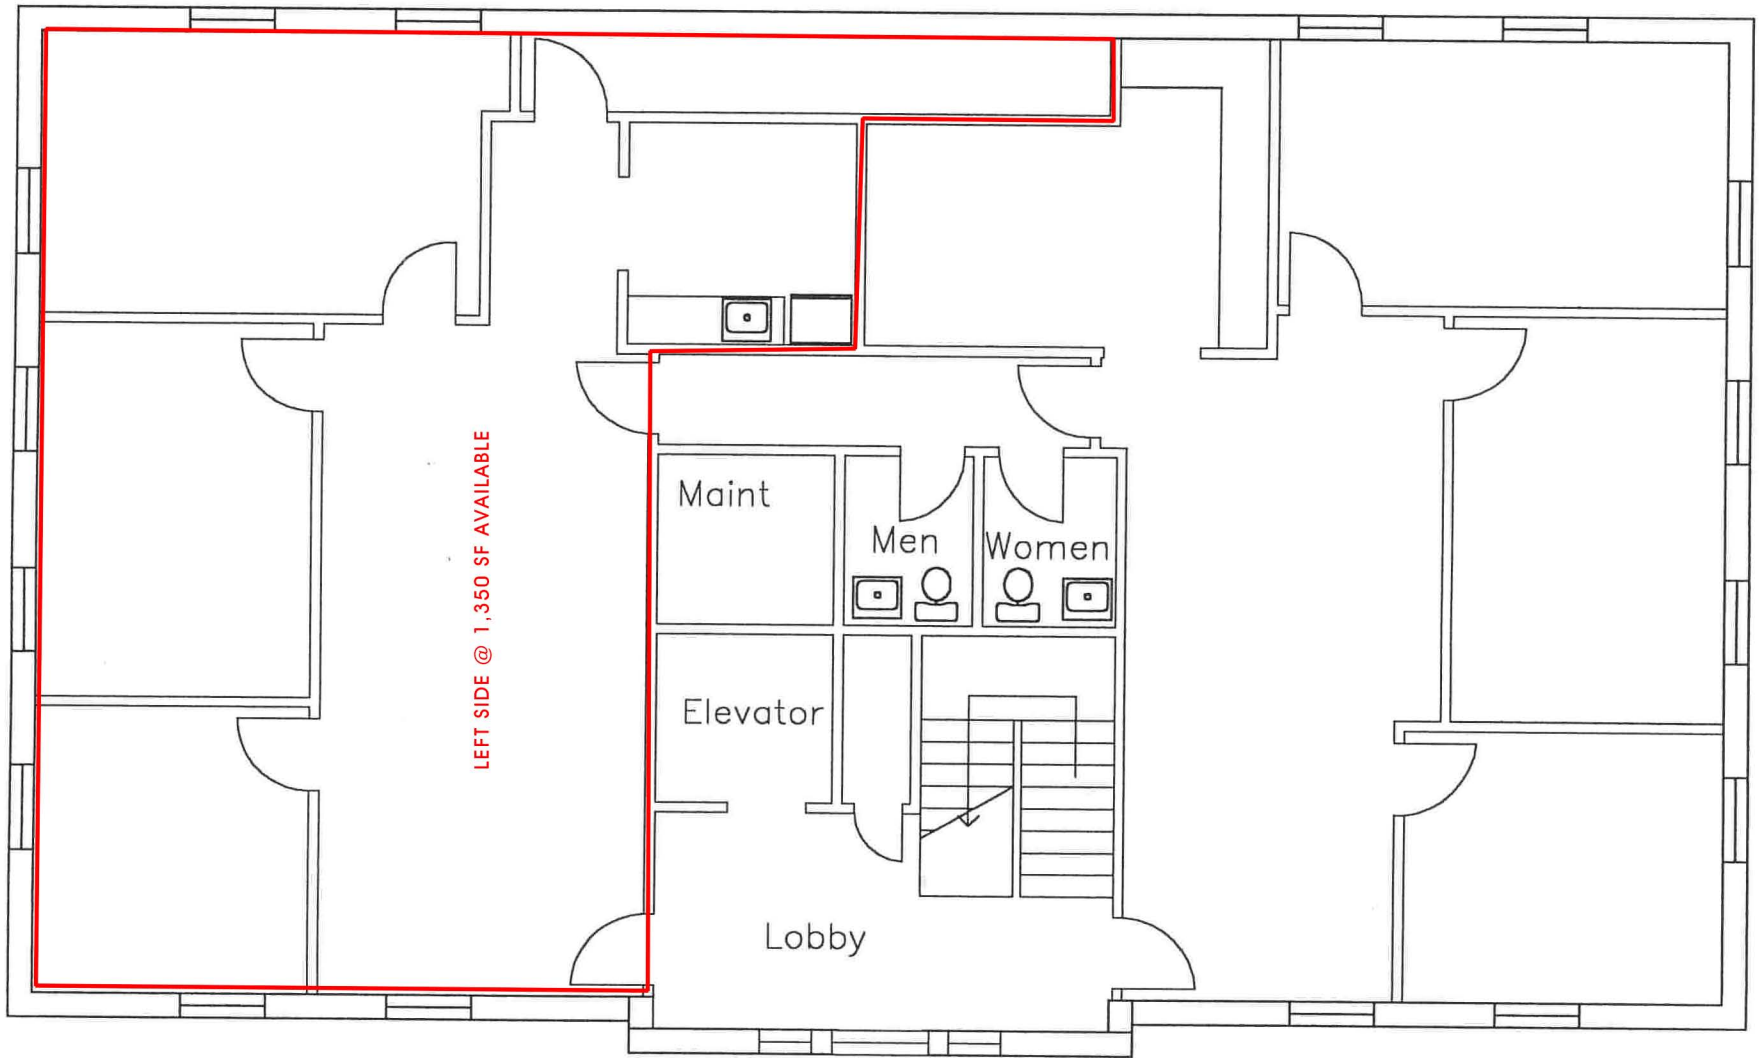

SHARP REALTY 400 UNION HILL THIRD FLOOR

SCALE: 1/8" = 1'-0"